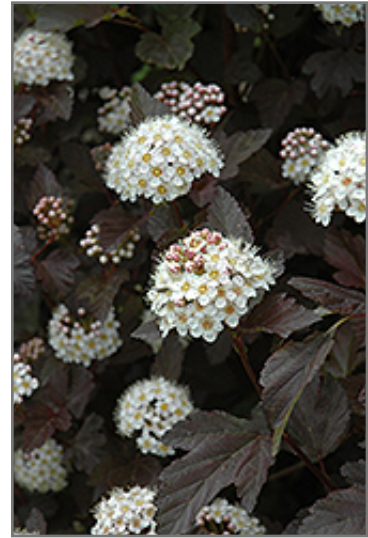

Diablo® Ninebark

Physocarpus opulifolius 'Monlo'

Height: 8 feet

Spread: 8 feet

Sunlight: ○ ●

Hardiness Zone: 2b

Other Names: Eastern Ninebark

Description:

A large spreading shrub with intensely purple leaves all season long, small white flowers followed by pretty reddish fruit which show well against the foliage, and interesting peeling papery bark; extremely tough and durable, makes a superb color accent

Ornamental Features

Diablo Ninebark features showy clusters of white flowers at the ends of the branches from late spring to early summer, which emerge from distinctive pink flower buds. It has attractive deep purple deciduous foliage which emerges burgundy in spring. The serrated lobed leaves are highly ornamental and turn an outstanding red in the fall. It features abundant showy red capsules from early to mid fall. The peeling tan bark adds an interesting dimension to the landscape.

Landscape Attributes

Diablo Ninebark is a multi-stemmed deciduous shrub with an upright spreading habit of growth. Its relatively coarse texture can be used to stand it apart from other landscape plants with finer foliage.

This shrub will require occasional maintenance and upkeep, and can be pruned at anytime. It has no significant negative characteristics.

Diablo Ninebark is recommended for the following landscape applications;

Diablo Ninebark flowers
Photo courtesy of NetPS Plant Finder