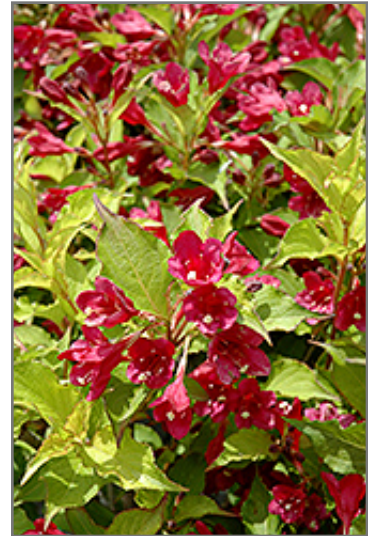

Ghost Weigela flowers
Photo courtesy of NetPS Plant Finder